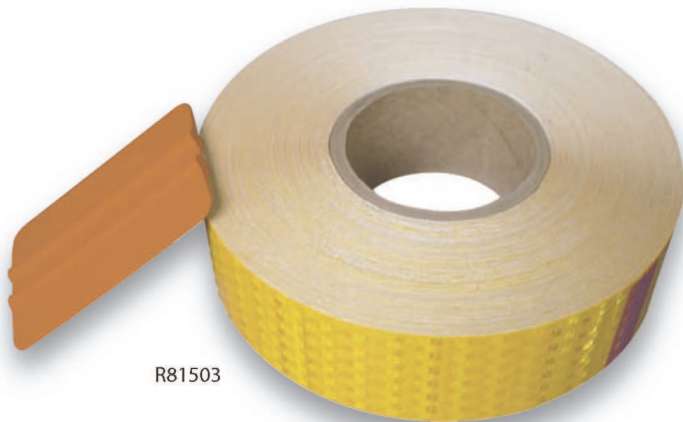

R81503

*Packaged as Trimbrite® retail products. T9945 & T9950 sold in overpacks of six (6). T9955 sold separately.